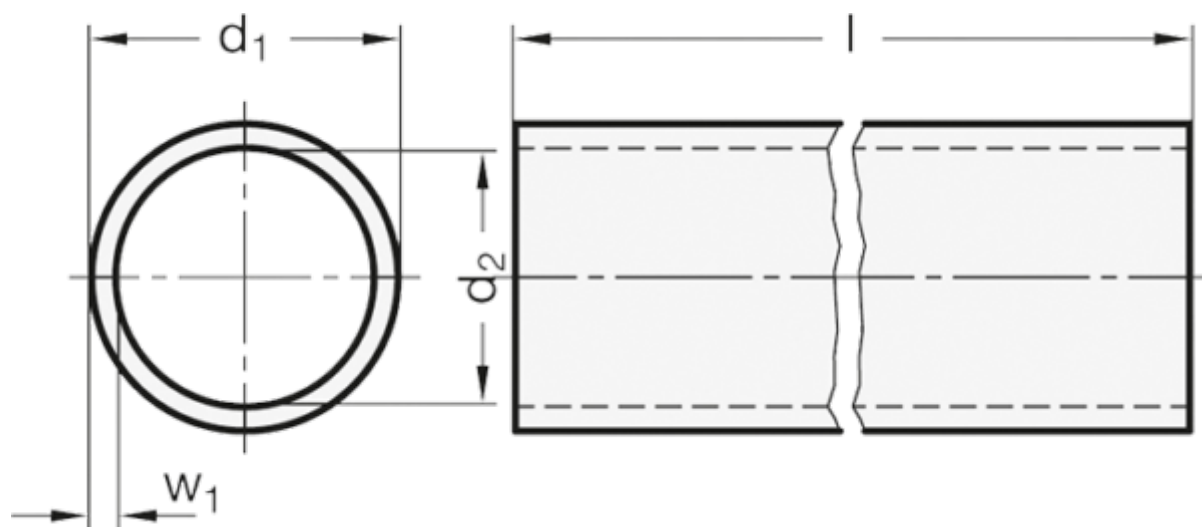

# Data Sheet

Article number: 20990NID181000BL

Description: E+G GN 990 Construction tube round  
GN 990-NI-D18-1000-BL

## Measures

$d_1$  = D18 -0.2

$d_2$  = 15

$l \pm 0.5$  = 1000

$w_1$  = 2

Weight in (g) = 650